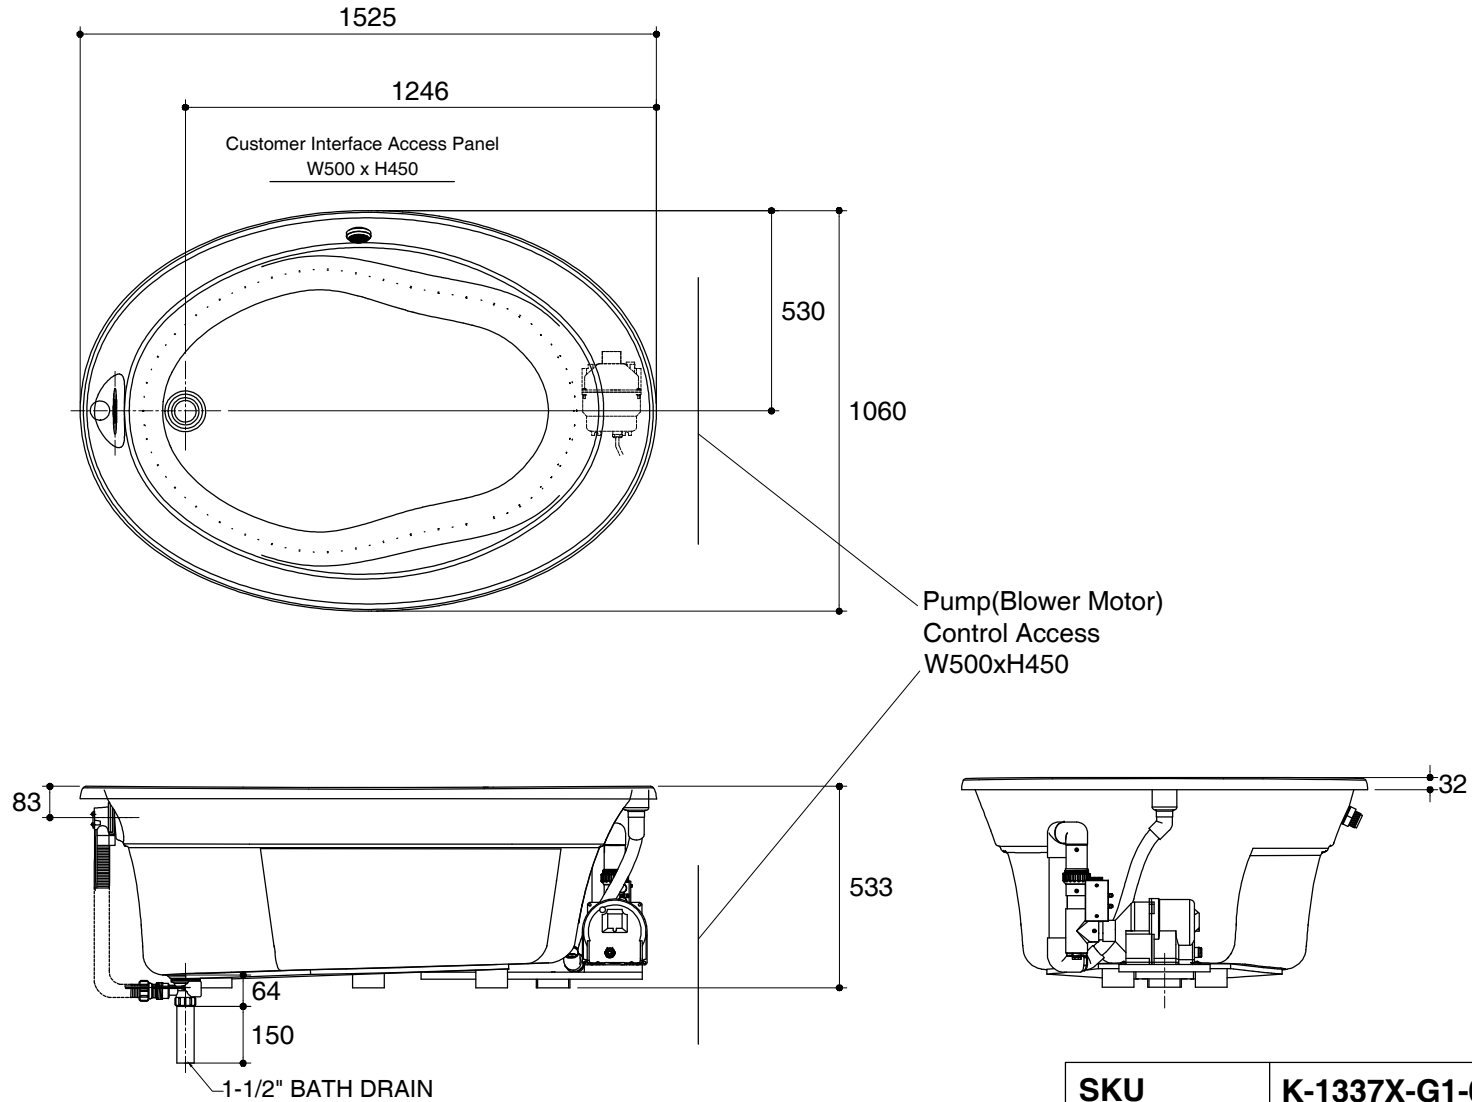

Dimensions are approximate.

Unit: mm

SKU	K-1337X-G1-0
Name	SERIF
Description	BUBBLE MASSAGE BATH LEFT ELECTRONIC KEYPAD

KOHLER

*The recommended dimension for installation can be adjusted according to user preferences and layout.